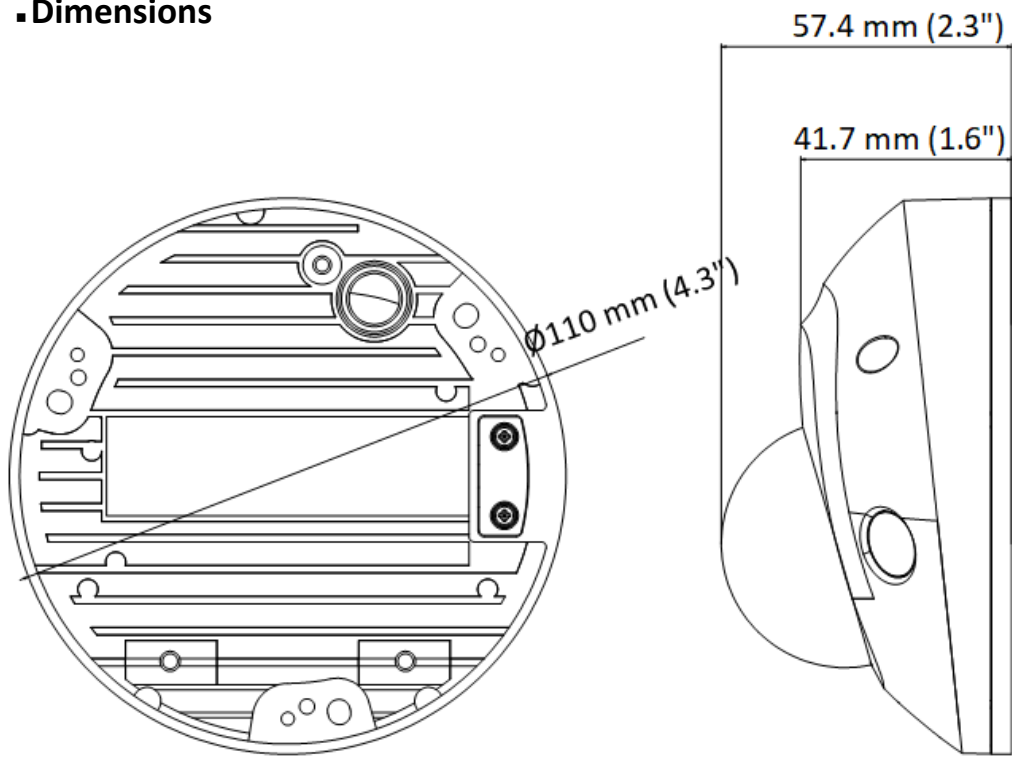

■ **Dimensions**

Unit: mm (inch)