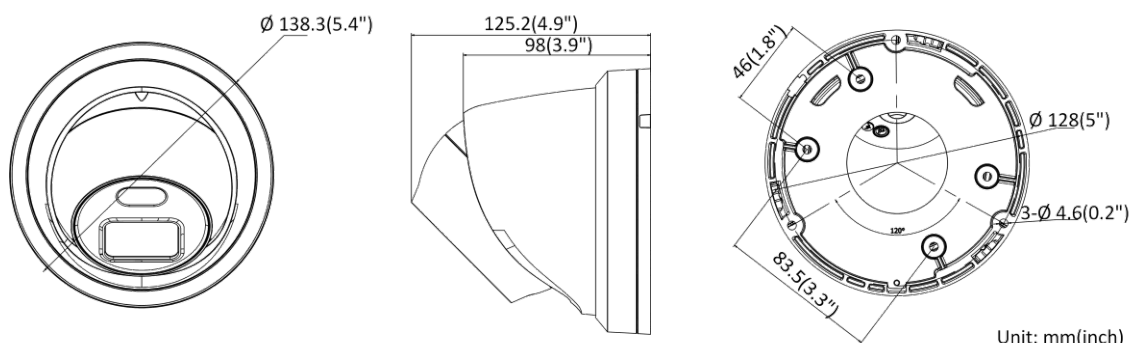

General Function	Anti-flicker, heartbeat, mirror, privacy masks, flash log, password reset via e-mail, pixel counter
Software Reset	Yes
Storage Conditions	-30 °C to 60 °C (-22 °F to 140 °F). Humidity 95% or less (non-condensing)
Startup and Operating Conditions	-30 °C to 60 °C (-22 °F to 140 °F). Humidity 95% or less (non-condensing)
Power Supply	12 VDC ± 25%, PoE: 802.3af, class 3
Power Consumption and Current	12 VDC, 0.55 A, max. 6.6 W PoE: (802.3af, 36 V to 57 V), 0.22 A to 0.13 A, max. 7.6 W
Power Interface	Ø5.5 mm coaxial power plug
Material	Aluminum alloy body, except for trim ring
Screw Material	SUS304
Camera Dimension	Ø138.3 × 125.2 mm (Ø5.4" × 4.9")
Package Dimension	170 × 170 × 150 mm (7" × 7" × 5.9")
Camera Weight	Approx. 820 g (1.8 lb.)
With Package Weight	Approx. 1137 g (2.5 lb.)
Approval	
Class	Class B
EMC	FCC SDoC (47 CFR Part 15, Subpart B); CE-EMC (EN 55032: 2015, EN 61000-3-2: 2014, EN 61000-3-3: 2013, EN 50130-4: 2011 +A1: 2014); RCM (AS/NZS CISPR 32: 2015); IC VoC (ICES-003: Issue 6, 2016); KC (KN 32: 2015, KN 35: 2015)
Safety	UL (UL 60950-1); CB (IEC 60950-1:2005 + Am 1:2009 + Am 2:2013, IEC 62368-1:2014); CE-LVD (EN 60950-1:2005 + Am 1:2009 + Am 2:2013, IEC 62368-1:2014); BIS (IS 13252(Part 1):2010+A1:2013+A2:2015); LOA (IEC/EN 60950-1)
Environment	CE-RoHS (2011/65/EU); WEEE (2012/19/EU); Reach (Regulation (EC) No 1907/2006)
Protection	Ingress protection: IP67 (IEC 60529-2013)

Dimension