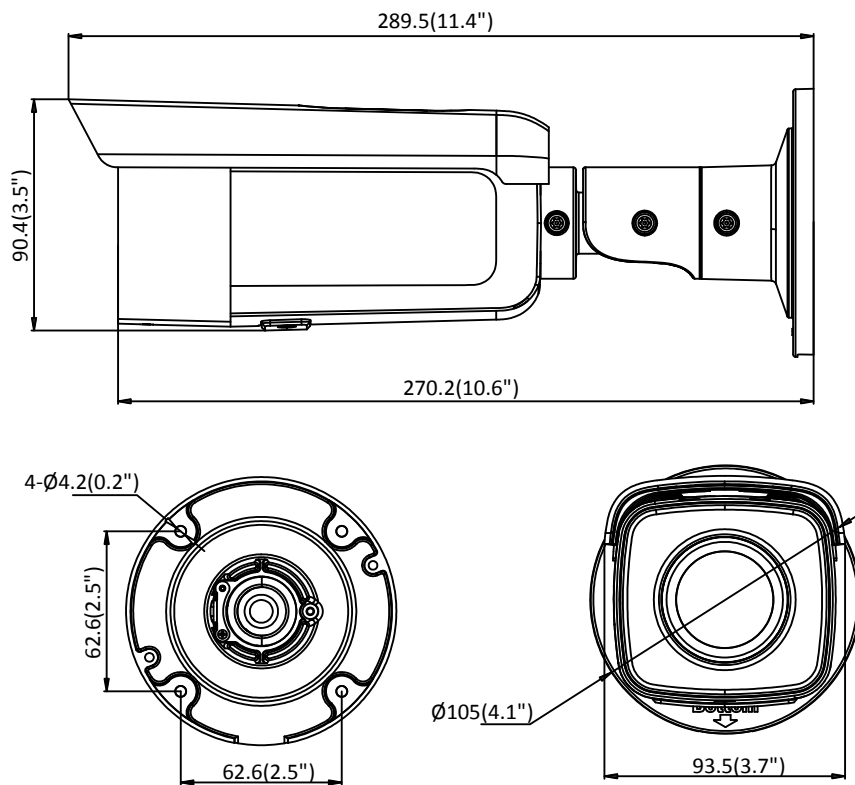

Dimension

Unit: mm(inch)

Accessory

DS-1260ZJ(Black)
Junction Box

ORDERING INFORMATION

114-081	Hikvision DS-2CD2T65G1-I5 6mp BULLET 2.8mm
114-081BLK	Hikvision DS-2CD2T65G1-I5 6mp BULLET 2.8mm Black
114-082	Hikvision DS-2CD2T65G1-I5 6mp BULLET 4mm
114-082BLK	Hikvision DS-2CD2T65G1-I5 6mp BULLET 4mm Black

Innovative Electronic Solutions
www.ness.com.au