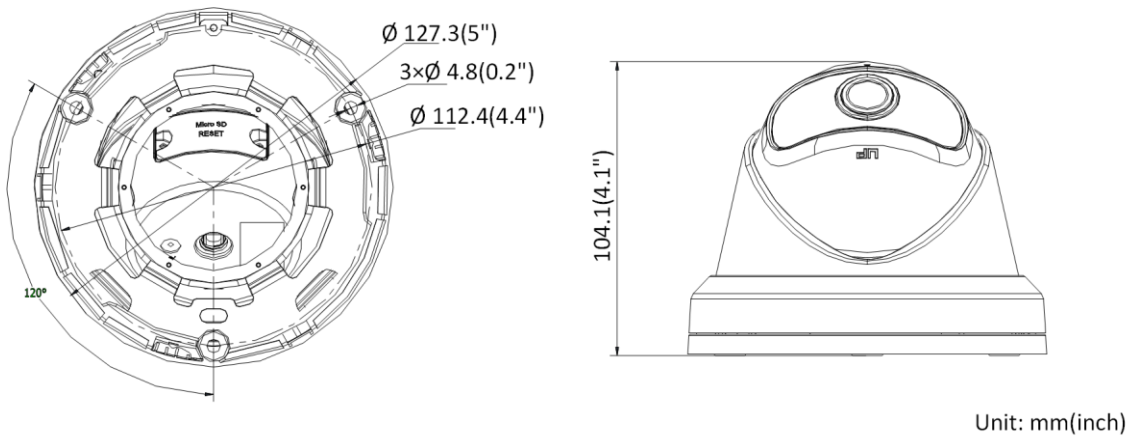

Safety	UL 60950-1, IEC 60950-1:2005 + Am 1:2009 + Am 2:2013, EN 60950-1:2005 + Am 1:2009 + Am 2:2013, IS 13252(Part 1):2010+A1:2013+A2:2015, IEC/EN 60950-1
Chemistry	2011/65/EU, 2012/19/EU, Regulation (EC) No 1907/2006

* Listed resolutions are only selectable options. It does not mean that all streams can work at their maximum resolution at the same time.

Dimension

Accessory

ORDERING INFORMATION

114-074

Hikvision DS-2CD2345G0P-I Turret 4MP 1.68mm Extreme wide angle lens

Innovative Electronic Solutions
www.ness.com.au

NSW Ph 02 8825 9222
sales@ness.com.au

VIC Ph 03 9875 6400
nessmelb@ness.com.au

QLD Ph 07 3399 4910
nessbris@ness.com.au

WA Ph 08 9328 2511
nessper@ness.com.au

SA Ph 08 8152 0000
adelaide@ness.com.au