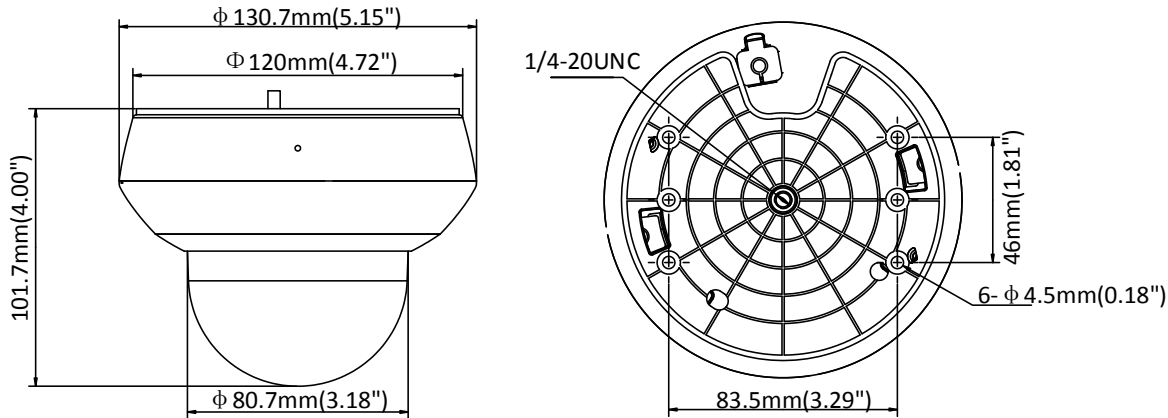

DORI

The DORI (detect, observe, recognize, identify) distance gives the general idea of the camera ability to distinguish persons or objects within its field of view.

It is calculated based on the camera sensor specification and the criteria given by EN 62676-4: 2015.

DORI	Detect	Observe	Recognize	Identify
Definition	25 px/m	63 px/m	125 px/m	250 px/m
Distance (Tele)	180.0 m (590.6 ft)	71.4 m (234.3 ft)	36.0 m (118.1 ft)	18.0 m (59.1 ft)

Dimensions

Accessories

Optional:

LAS60-57CN-RJ45
Hi-PoE midspan

ORDERING INFORMATION

114-023

Hikvision DS-2DE2A404IW-DE3 Mini PTZ 4MP 4X

Innovative Electronic Solutions
www.ness.com.au

NSW Ph 02 8825 9222
sales@ness.com.au

VIC Ph 03 9875 6400
nessmelb@ness.com.au

QLD Ph 07 3399 4910
nessbris@ness.com.au

WA Ph 08 9328 2511
nessper@ness.com.au

SA Ph 08 8152 0000
adelaide@ness.com.au