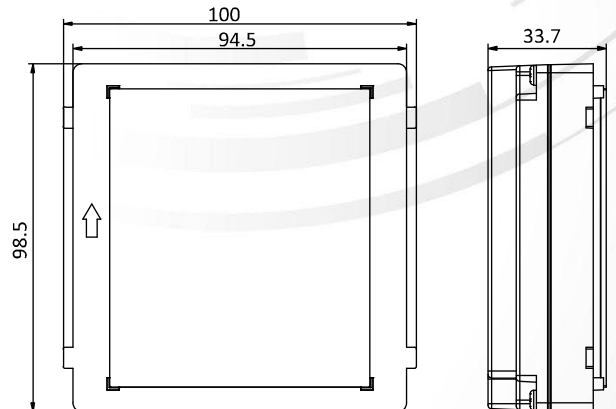

DS-KD-BK
Video Intercom Blank Module

104-928BK

Introduction

Blank module is designed to the fill blank grid during installation. You can replace it with other module when you needed.

Typical Application

Dimension

ORDERING INFORMATION

104-928BK Hikvision DS-KD-BK