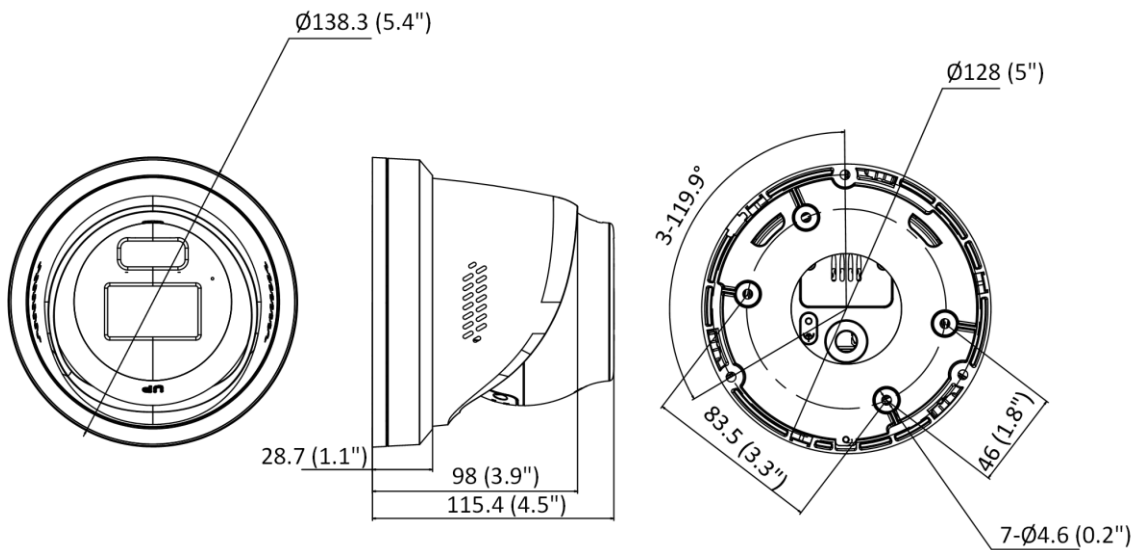

▪ **Typical Application**

Hikvision products are classified into three levels according to their anti-corrosion performance. Refer to the following description to choose for your using environment.

This model has NO SPECIFIC PROTECTION.

Level	Description
Top-level protection	Hikvision products at this level are equipped for use in areas where professional anti-corrosion protection is a must. Typical application scenarios include coastlines, docks, chemical plants, and more.
Moderate protection	Hikvision products at this level are equipped for use in areas with moderate anti-corrosion demands. Typical application scenarios include coastal areas about 2 kilometers (1.24 miles) away from coastlines, as well as areas affected by acid rain.
No specific protection	Hikvision products at this level are equipped for use in areas where no specific anti-corrosion protection is needed.

▪ **Dimension**

Unit: mm (inch)