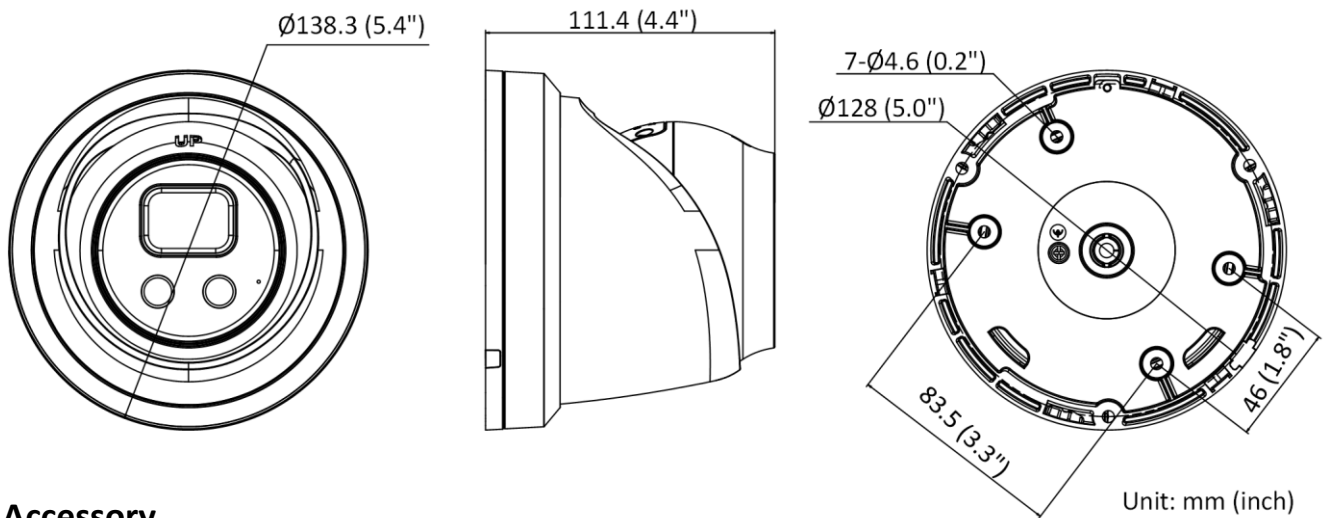

Dimensions

Accessory

Optional

DS-1276ZJ-SUS Corner Mount	DS-1275ZJ-SUS Vertical Pole Mount	DS-1271ZJ-140 Pendant Mount	DS-1280ZJ-DM21 Junction Box	DS-1276ZJ-SUS (Black) Vertical Pole Mount
DS-1275ZJ-SUS (Black) Vertical Pole Mount	DS-1273ZJ-140B Wall Mount	DS-1273ZJ-140 Wall Mount	DS-1273ZJ-140 (Black) Wall Mount	

ORDERING INFORMATION

114-290-2-BLK	Hikvision DS-2CD2366G2-IU 6MP TURRET inc Mic 2.8mm BLACK
114-290-2	Hikvision DS-2CD2366G2-IU 6MP TURRET inc Mic 2.8mm
114-290-4	Hikvision DS-2CD2366G2-IU 6MP TURRET inc Mic 4mm
114-290-6	Hikvision DS-2CD2366G2-IU 6MP TURRET inc Mic 6mm

Innovative Electronic Solutions
www.ness.com.au

NSW Ph 02 8825 9222
sales@ness.com.au

VIC Ph 03 9875 6400
nessmelb@ness.com.au

QLD Ph 07 3399 4910
nessbris@ness.com.au

WA Ph 08 9328 2511
nessper@ness.com.au

SA Ph 08 8152 0000
adelaide@ness.com.au