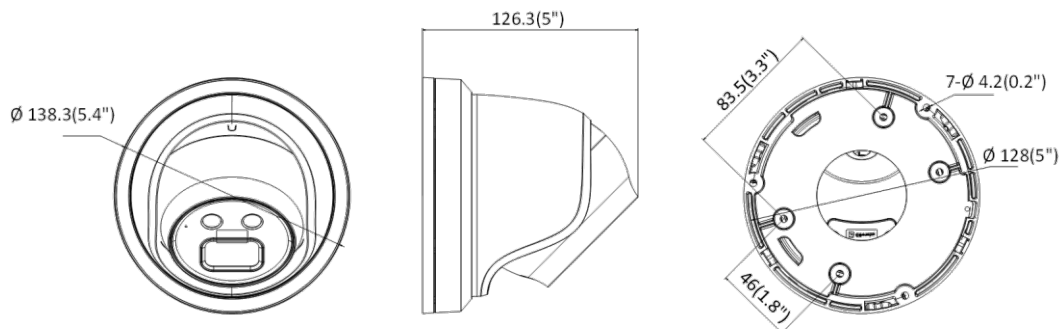

Storage Conditions	-30 °C to 60 °C (-22 °F to 140 °F), humidity 95% or less (non-condensing)
Power Supply	12 VDC ± 25%, Φ 5.5 mm coaxial power plug; reverse polarity protection; PoE (802.3af, class 3)
Power Consumption and Current	12 VDC, 0.48 A, max. 5.8 W; PoE (802.3af, 36 V to 57 V), 0.19 A to 0.12 A, max. 6.8 W
Material	Camera body: metal, trim ring: plastic
Dimensions	Camera: Φ 138.3 × 126.3 mm (Φ 5.4" × 5") With package: 170 × 170 × 150 mm (7" × 7" × 5.9")
Weight	Camera: approx. 740 g (1.6 lb.) With package: approx. 1060 g (2.3 lb.)
Approval	
EMC	FCC (47 CFR Part 15, Subpart B); CE-EMC (EN 55032: 2015, EN 61000-3-2: 2014, EN 61000-3-3: 2013, EN 50130-4: 2011 +A1: 2014); RCM (AS/NZS CISPR 32: 2015); IC (ICES-003: Issue 6, 2016); KC (KN 32: 2015, KN 35: 2015)
Safety	UL (UL 60950-1); CB (IEC 60950-1:2005 + Am 1:2009 + Am 2:2013); CE-LVD (EN 60950-1:2005 + Am 1:2009 + Am 2:2013); BIS (IS 13252(Part 1):2010+A1:2013+A2:2015); LOA (IEC/EN 60950-1)
Chemistry	CE-RoHS (2011/65/EU); WEEE (2012/19/EU); Reach (Regulation (EC) No 1907/2006)
Protection	Without -U models: Ingress protection: IP67 (IEC 60529-2013) With -U models: Ingress protection: IP66 (IEC 60529-2013)