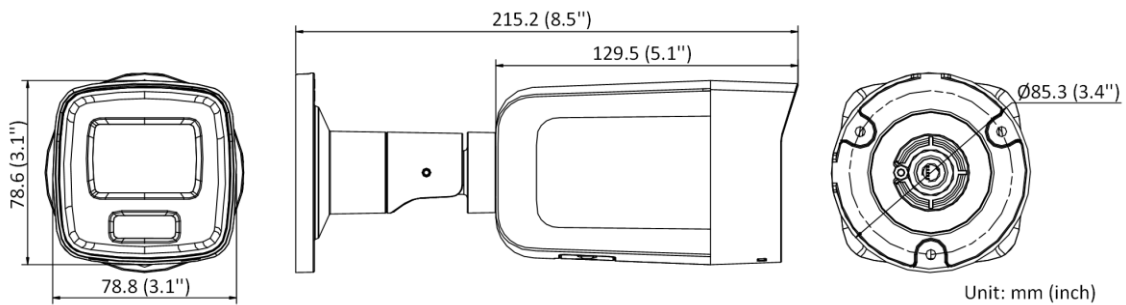

▪ Dimensions

▪ Accessories

▪ Optional

DS-1276ZJ-SUS Corner Mount	DS-1275ZJ-SUS Vertical Pole Mount	DS-1280ZJ-S Junction Box

ORDERING INFORMATION

114-107-2 Hikvision DS-2CD2087G2-LU ColorVu Mini Bullet 8MP

114-107-4 Hikvision DS-2CD2087G2-LU ColorVu Mini Bullet 8MP

Innovative Electronic Solutions
www.ness.com.au

NSW Ph 02 8825 9222
sales@ness.com.au

VIC Ph 03 9875 6400
nessmelb@ness.com.au

QLD Ph 07 3399 4910
nessbris@ness.com.au

WA Ph 08 9328 2511
nessper@ness.com.au

SA Ph 08 8152 0000
adelaide@ness.com.au