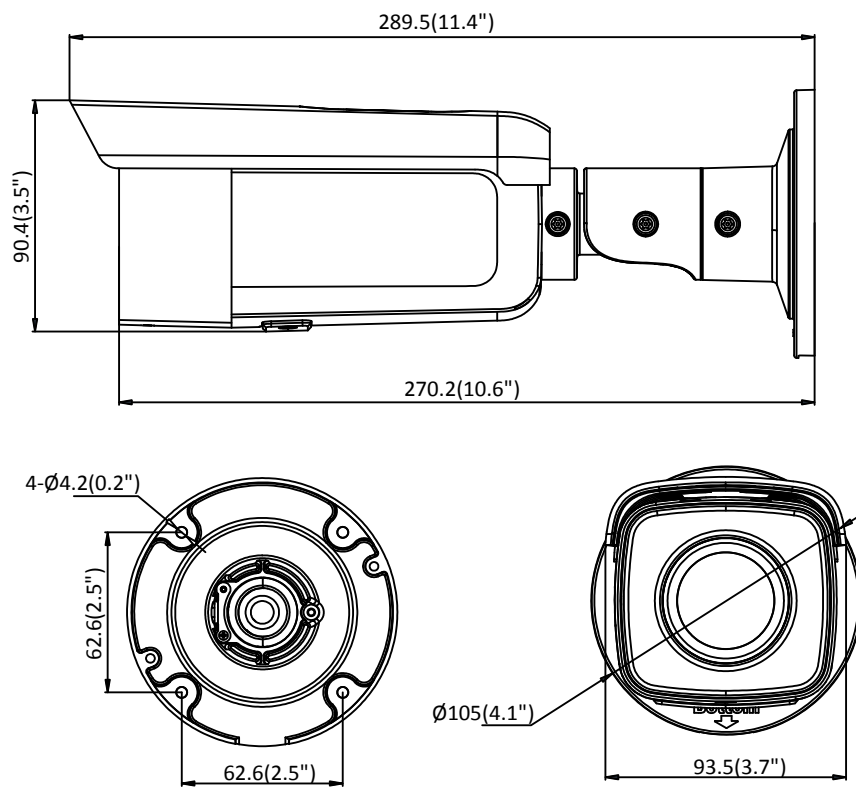

Dimensions

Unit: mm(inch)