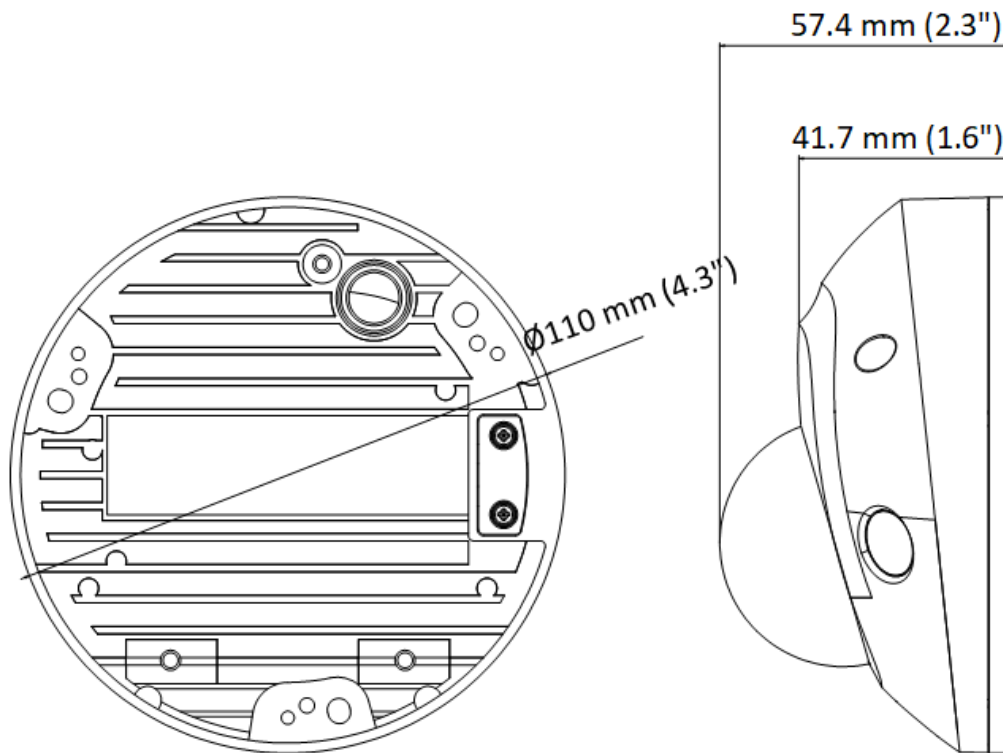

Safety	UL (UL 62368-1) CB (IEC 62368-1: 2014+A11) CE-LVD (EN 62368-1: 2014/A11: 2017) LOA (IEC/EN 60950-1)
Environment	CE-RoHS (2011/65/EU) WEEE (2012/19/EU) Reach (Regulation (EC) No 1907/2006)
Electrical Safety Protection	IP67 (IEC 60529-2013) IK8 (IEC 62262:2002)

▪ **Dimension**

Unit: mm (inch)