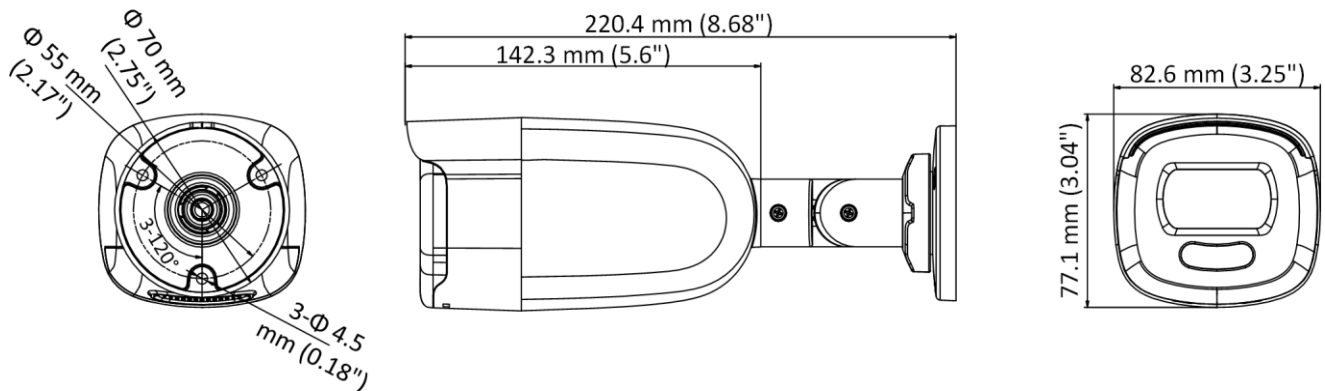

DS-2CE12HFT-F28
5 MP Full Time Color Camera

104-116B

ColorVu

- 5 MP, 2560 × 1944 resolution
- 24-hour color image
- 130 dB true WDR, 3D DNR
- 2.8 mm fixed focal lens
- Smart Light, up to 40 m white light distance
- 4 in 1 video output (switchable TVI/AHD/CVI/CVBS)
- IP67

Specifications

Camera	
Image Sensor	5 MP CMOS
Signal System	PAL/NTSC
Resolution	2560 (H) × 1944 (V)
Frame Rate	TVI: 5MP@20fps, 4MP@30fps, 4MP@25fps, 1080p@30fps, 1080p@25fps CVI: 4MP@30fps, 4MP@25fps AHD: 5MP@20fps, 4MP@30fps, 4MP@25fps CVBS: PAL/NTSC
Min. illumination	0.0005 Lux @ (F1.0, AGC ON), 0 Lux with White Light
Shutter Time	PAL: 1/25 s to 1/50, 000 s NTSC: 1/30 s to 1/50, 000 s
Slow Shutter	Max. 16 times
Lens	2.8 mm fixed lens
Horizontal Field of View	2.8 mm, horizontal FOV: 99.7°, vertical FOV: 72°, diagonal FOV: 139.8°
Lens Mount	M16
Strobe Light Alarm	Yes
Day & Night	Color
WDR (Wide Dynamic Range)	≥130 dB
Angle Adjustment	Pan: 0 to 360°, Tilt: 0 to 180°, Rotation: 0 to 360°
Menu	
White Light	Auto/Off
Image Mode	STD/HIGH-SAT
AGC	Yes
Day/Night Mode	Color
White Balance	Auto/Manual
AE (Auto Exposure) Mode	WDR/BLC/HLC/Global/HLS/Anti-banding
Privacy Mask	4 programmable privacy masks
Motion Detection	4 programmable motion areas
Noise Reduction	3D DNR
Language	English
Function	Brightness, Sharpness, Mirror, Smart Light
Interface	
Video Output	Switchable TVI/AHD/CVI/CVBS
General	
Operating Conditions	-40 °C to 60 °C (-40 °F to 140 °F), humidity 90% or less (non-condensing)
Power Supply	12 VDC ± 25% <i>*You are recommended to use one power adapter to supply the power for one camera.</i>
Power Consumption	Max. 4.9 W
Protection Level	IP67
Material	Metal

White Light Range	Up to 40 m
Communication	HIKVISION-C
Dimensions	82.6 mm × 77.1 mm × 220.4 mm (3.25" × 3.04" × 8.68")
Weight	Approx. 565 g (1.25 lb.)

Dimensions

Accessories

DS-1280ZJ-XS
Junction Box

ORDERING INFORMATION