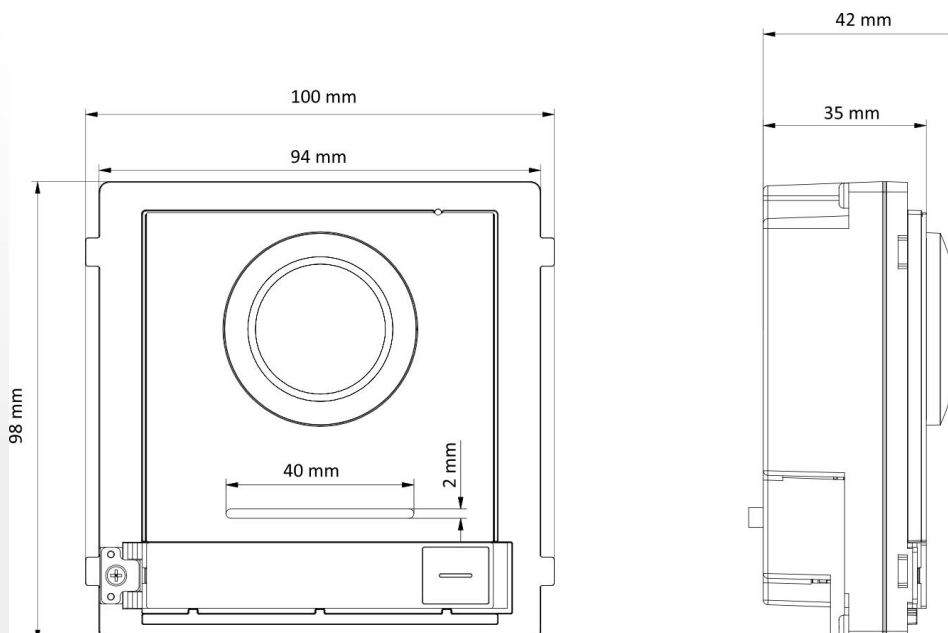

DS-KD8003Y-IME2
Two Wire Main Unit

114-651

- Modular door station main unit, needs mounting bracket
- 2MP HD Camera, fish eye, IR supplement
- 1 call physical button, 2 lock relays, 4-ch alarm input
- Video intercom to indoor station and master station
- WEB configuration
- Power output for electronic lock, max to 12 VDC, 500 mA

▪ **Dimension**

▪ Specification

System parameters	
Operating system	Embedded Linux operation system
ROM	32 MB
RAM	256 MB
CPU	Embedded Processor
Display parameters	
Screen size	NA
Operation method	NA
Type	NA
Resolution	NA
Video parameters	
Video standard	H.264
Supplement light	Low illumination, IR supplement lights
Lens	1
FOV	Horizontal: 146°, Vertical: 82°
WDR	Support
Resolution	2 MP
Audio parameters	
Audio compression standard	G.711 U, G.711 A
Audio input	Built-in omnidirectional microphone
Audio output	Built-in loudspeaker
Audio compression bitrate	64 Kbps
Audio quality	Noise suppression and echo cancellation
Volume adjustment	Adjustable
Capacity	
Fingerprint capacity	/
User capacity	2000
Face capacity	NA
Linked indoor station capacity	500
Event capacity	/
Sub door station capacity	16
Network parameters	
Communication protocol	NA
Wired network	NA
Wi-Fi	NA
Bluetooth	NA
3G/4G	NA
Device interfaces	
Alarm input	4 (2 exit buttons and 2 door contacts by default)
Network interface	NA
TAMPER	1
Exit button	2 (2 for lock control)
Door contact input	2
RS-485	1 (1 for Hikvision's sub module communication)