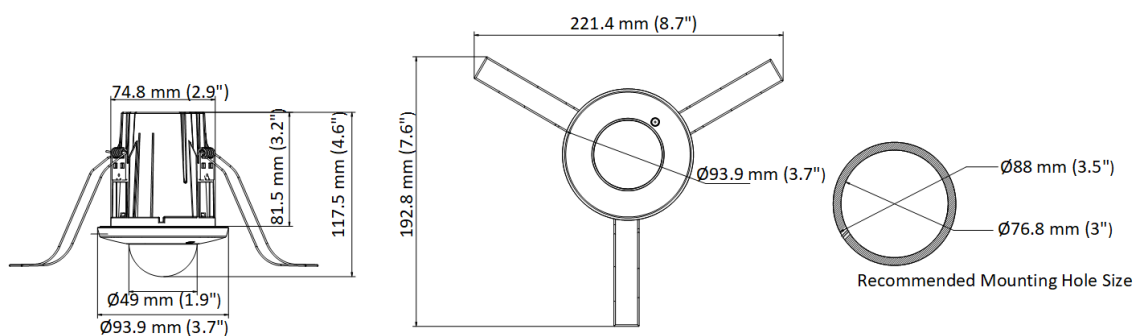

Camera Weight	Approx. 155 g (0.3 lb.)
With Package Weight	Approx. 325 g (0.7 lb.)
Approval	
EMC	FCC (47 CFR Part 15, Subpart B); CE-EMC (EN 55032: 2015, EN 61000-3-2:2019, EN 61000-3-3:2013+A1:2019, EN 50130-4: 2011 +A1: 2014); RCM (AS/NZS CISPR 32: 2015)
Safety	UL (UL 62368-1); CB (IEC 62368-1:2014+A11); CE-LVD (EN 62368-1:2014/A11:2017)
Environment	CE-RoHS (2011/65/EU); WEEE (2012/19/EU); Reach (Regulation (EC) No 1907/2006)

▪ Typical Application

Hikvision products are classified into three levels according to their anti-corrosion performance. Refer to the following description to choose for your using environment.

This model has NO SPECIFIC PROTECTION.

Level	Description
Top-level protection	Hikvision products at this level are equipped for use in areas where professional anti-corrosion protection is a must. Typical application scenarios include coastlines, docks, chemical plants, and more.
Moderate protection	Hikvision products at this level are equipped for use in areas with moderate anti-corrosion demands. Typical application scenarios include coastal areas about 2 kilometers (1.24 miles) away from coastlines, as well as areas affected by acid rain.
No specific protection	Hikvision products at this level are equipped for use in areas where no specific anti-corrosion protection is needed.

▪ Dimension

Unit: mm (inch)