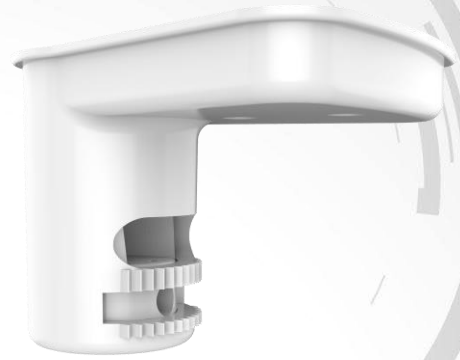

**DS-PDB-IN-Ceilingbracket
Ceiling Mounting Bracket**

114-275

Key Features

- Supports hidden wiring & back tamper
- Anti-torque design
- Used with indoor detectors

Specifications

DS-PDB-IN-Ceilingbracket	
Shell material	ABS
Dimension(WxHxD)	41mm(1.6") x 46mm(1.8") x 32mm(1.2")
Weight	8g
Application scenario	±50° horizontal adjustable
Installation method	Ceiling mount

ORDERING INFORMATION

114-275

Hikvision AX PRO DS-PDB-IN-Ceiling bracket for PIR