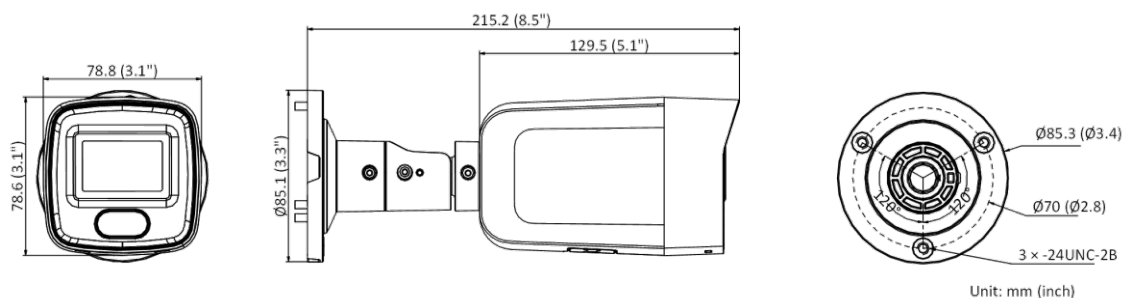

General Function	Anti-flicker, heartbeat, mirror, privacy masks, flash log, password reset via e-mail, pixel counter
Software Reset	Yes
Storage Conditions	-30 °C to 60 °C (-22 °F to 140 °F). Humidity 95% or less (non-condensing)
Startup and Operating Conditions	-30 °C to 60 °C (-22 °F to 140 °F). Humidity 95% or less (non-condensing)
Power Supply	12 VDC ± 25%, PoE (802.3af, 36 V to 57 V), class 3
Power Consumption and Current	12 VDC, 0.6 A, max. 7.2 W PoE (802.3af, 36 V to 57 V), 0.3 A to 0.2 A, max. 8.5 W
Power Interface	Ø5.5 mm coaxial power plug
Camera Dimension	215.2 × 78.8 × 78.6 mm (8.5" × 3.1" × 3.1")
Package Dimension	315 × 137 × 141 mm (12.4" × 5.4" × 5.6")
Camera Weight	Approx. 715 g (1.6 lb.)
With Package Weight	Approx. 1045 g (2.3 lb.)
Approval	
Class	Class B
EMC	FCC SDoC (47 CFR Part 15, Subpart B); CE-EMC (EN 55032: 2015, EN 61000-3-2: 2014, EN 61000-3-3: 2013, EN 50130-4: 2011 +A1: 2014); RCM (AS/NZS CISPR 32: 2015); IC VoC (ICES-003: Issue 6, 2016); KC (KN 32: 2015, KN 35: 2015)
Safety	UL (UL 60950-1); CB (IEC 60950-1:2005 + Am 1:2009 + Am 2:2013, IEC 62368-1:2014); CE-LVD (EN 60950-1:2005 + Am 1:2009 + Am 2:2013, IEC 62368-1:2014); BIS (IS 13252(Part 1):2010+A1:2013+A2:2015); LOA (IEC/EN 60950-1)
Environment	CE-RoHS (2011/65/EU); WEEE (2012/19/EU); Reach (Regulation (EC) No 1907/2006)
Protection	Ingress protection: IP67 (IEC 60529-2013)

Dimension