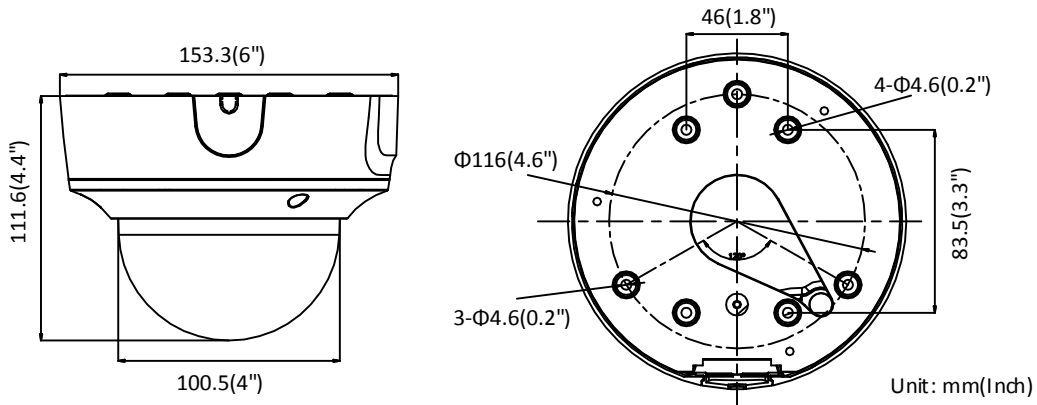

DS-2CD2765G1-IZ(S)
6 MP IR Varifocal Dome Network Camera

104-976B

Key Features

- 1/2.4" Progressive Scan CMOS
- 3072 × 2048 @20fps
- H.265, H.265+
- 120dB WDR
- IP67, IK10
- IR range: Up to 30 m
- Powered by Darkfighter
- BLC/3D DNR/ROI
- Smart encoding: Support low bit rate, low latency
- 4 behavior analyses and face detection
- Color: 0.008 Lux @ (F1.2, AGC ON), 0.011 Lux @ (F1.4, AGC ON)

Dimensions	Camera: Φ 153.3 \times 111.6mm (Φ 6" \times 4.4")
Weight	Camera: 900 g (2 lb.) With package: 1300 g (2.9 lb.)

Dimensions

Accessories

DS-1471ZJ-155
Pendant Mount

DS-1473ZJ-155
Wall Mount

DS-1475ZJ-SUS
Vertical Pole Mount