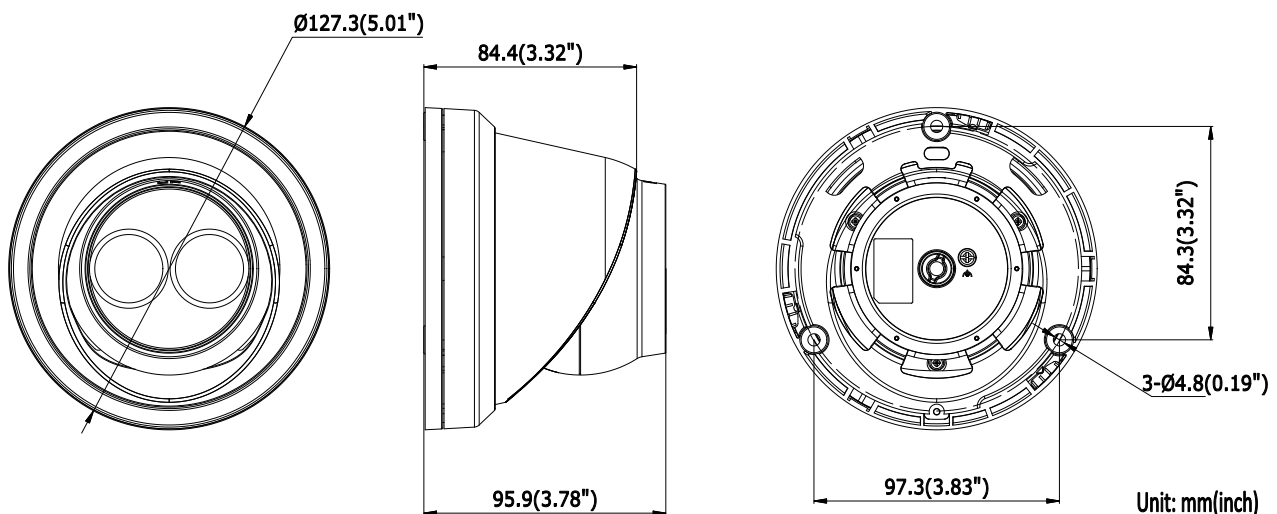

General Function	One-key Reset, Dual-VCA, Anti-Flicker, Heartbeat, Mirror, Password Protection, Privacy Mask, Watermark, IP Address Filter
Interface	
Communication Interface	1 RJ45 10M/100M self-adaptive Ethernet port
On-board Storage	Built-in microSD/SDHC/SDXC slot, up to 128 GB
Smart Feature-set	
Behavior Analysis	Line crossing detection, intrusion detection, unattended baggage detection, object removal detection
Line Crossing Detection	Cross a pre-defined virtual line, up to 1 pre-defined virtual lines supported
Intrusion Detection	Enter and loiter in a pre-defined virtual region, up to 1 pre-defined virtual regions supported
Object Removal Detection	Objects removed from the pre-defined region, such as the exhibits on display.
Unattended Baggage Detection	Objects left over in the pre-defined region such as the baggage, purse, dangerous materials
Face Detection	Human face appears in the image can be detected and trigger linkage method
General	
Operating Conditions	-30 °C to +60 °C (-22 °F to +140 °F), Humidity 95% or less (non-condensing)
Power Supply	12 VDC ± 25%, 6.5 W PoE(802.3af, 42.5 – 57V, class 3), 8.5 W
IR Range	Up to 30 m
Protection Level	IP67
Dimensions	Camera: Φ 127.3 × 95.9 mm (5.01" × 3.78") Package: 150 × 150 × 141 mm (5.91" × 5.91" × 5.55")
Weight	Camera: 620 g (1.37 lb.)

Dimensions