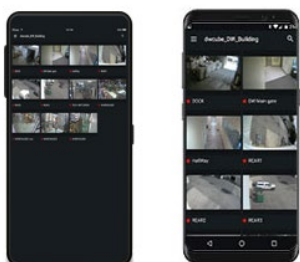

Examples are provided as a guide to typical scenarios. Your own results will depend on configuration and operating variables for each site.

DX servers are configured as recorders and VMS servers and are not designed to run Client software. Normal practice is to view via Spectrum Client software on a different machine.

*If using larger hard drives (supports up to 2 x 20TB) the numbers of cameras can be increased. Please refer to the DW Spectrum online calculator to tailor storage to the specific site.

Complete Scalable Video Management

DW Spectrum® IPVMS is an endlessly customizable IP video management platform that gives users the ability to create tailored network video solutions for any type of project, for use by anyone, on any device.

DX1 / DX3 / DX5 Recorder/Server

Run Spectrum Client on any PC on the network

Create a free Cloud account

Install the free mobile app

Server	Client	Cloud	Mobile
A media server responsible for discovering, connecting to, and managing system devices and data.	A rich media player with a flexible GRID interface designed for connection to and managing DW Spectrum systems.	A cloud-based service that enables simple, centralized remote access and insight into any DW Spectrum system.	A mobile app designed for viewing DW Spectrum system video and events while on the go.
SERVER OS SUPPORT:	DESKTOP OS SUPPORT:	SUPPORTED BROWSERS:	MOBILE OS SUPPORT:

Free Spectrum Client app

Software Features for DW® Client

A rich media player with a flexible grid interface, unmatched speed and responsiveness, instant event notifications, an embedded browser, and a user experience unlike any other video management software.