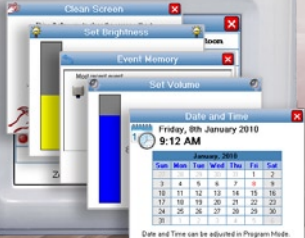

And much more...