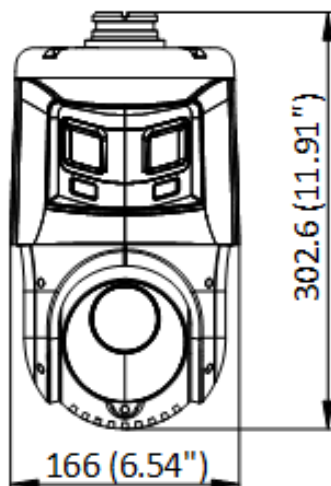

Weight	Approx. 2.4 kg (13.2 lb.)
Approval	
Protection	IP66 Standard, 6000 V Lightning Protection, Surge Protection and Voltage Transient Protection

▪ **DORI**

The DORI (detect, observe, recognize, identify) distance gives the general idea of the camera ability to distinguish persons or objects within its field of view. It is calculated based on the camera sensor specification and the criteria given by EN 62676-4: 2015.

DORI	Detect	Observe	Recognize	Identify
Definition	25 px/m	63 px/m	125 px/m	250 px/m
Distance (Tele)	2200.0 m (7217.85 ft)	873.0 m (2864.17 ft)	440.0 m (1443.57 ft)	220.0 m (721.78 ft)

▪ **Available Model**

DS-2SE4C425MWG-E/26(F0)

▪ **Dimension**

Unit: mm (inch)

▪ **Accessory**

▪ **Included**

▪ **Optional**

DS-1604ZJ-BOX-CORNER Wall mount	DS-1604ZJ-box Wall mount	DS-1604ZJ Wall mount	DS-1660ZJ Wall mount	DS-1661ZJ Pendant Mount
DS-1662ZJ Pendant Mount	DS-1667ZJ Pendant Mount	DS-1673ZJ Vertical pole mount	DS-1604ZJ-BOX-POLE Vertical pole mount	DS-1684ZJ Vertical pole mount