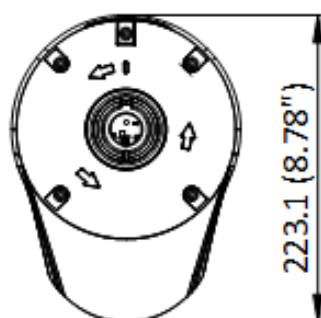

Weight	Approx. 2.4 kg (13.2 lb.)
Approval	
Protection	IP66 Standard, 6000 V Lightning Protection, Surge Protection and Voltage Transient Protection

▪ **DORI**

The DORI (detect, observe, recognize, identify) distance gives the general idea of the camera ability to distinguish persons or objects within its field of view. It is calculated based on the camera sensor specification and the criteria given by EN 62676-4: 2015.

DORI	Detect	Observe	Recognize	Identify
Definition	25 px/m	63 px/m	125 px/m	250 px/m
Distance (Tele)	2200.0 m (7217.85 ft)	873.0 m (2864.17 ft)	440.0 m (1443.57 ft)	220.0 m (721.78 ft)

▪ **Available Model**

DS-2SE4C425MWG-E/26(F0)

▪ **Dimension**

Unit: mm (inch)

▪ **Accessory**

▪ **Included**